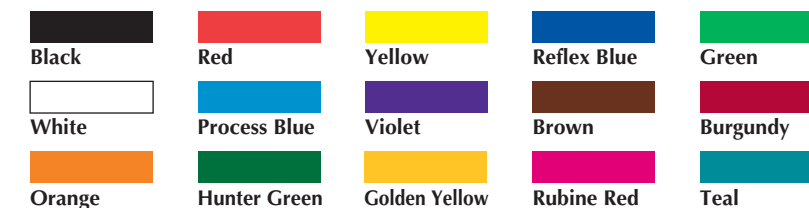

3rd Choose Ink Color

Standard ink colors

More ink colors: $12.50 per color. Estimated 72-hour turnaround time!