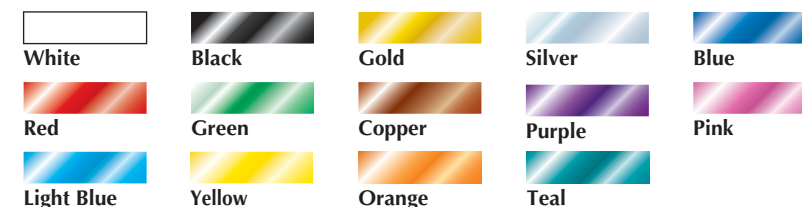

3rd Choose Foil Color