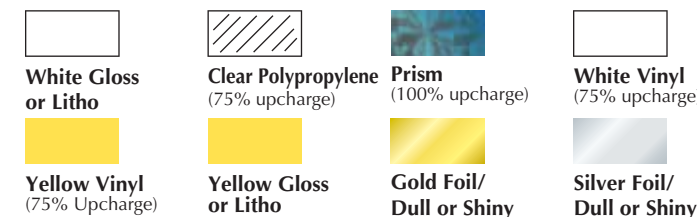

Foil Imprint Labels

White and yellow foil imprint is an inexpensive alternative to screen printing. You can print white or yellow foil on Clear Polypropylene for an opaque imprint.

2" Seal

Blind Embossed Labels

Embossed Labels

3" x 4"

2" x 3"

2" x 3" Oval

3 Steps to Easy Ordering!

1st Choose Label Shape and Size

Choose any shape and size from the pricing grid on page 22.

2nd Choose Label Stock