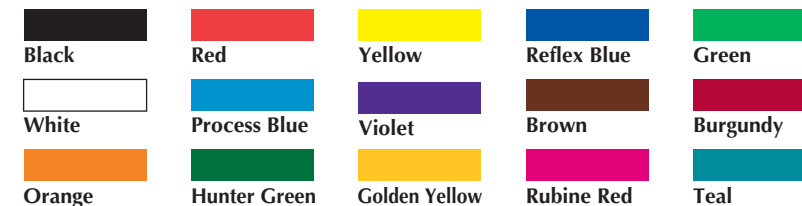

Paper colors are computer generated and do not reflect exact stock color or texture. Actual samples available upon request. Gloss and foil stocks are not recommended for typewriter use or some pens and pencils. Vinyl and Polypropylene cannot be embossed. Additional stocks available. Refer to page 2.

3rd Choose Foil Color

Colors are computer generated and do not reflect exact color or texture. Actual samples available upon request.

4th Choose Ink Color

Standard ink colors

More ink colors: \$12.50 per color. Estimated 72-hour turnaround time)