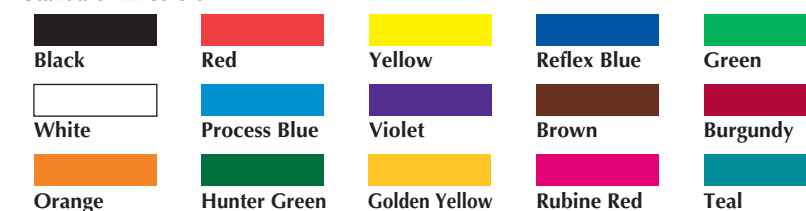

3rd Choose Ink Color

Standard ink colors

Additional ink charge applies if using more than one color. Paper stock and ink colors are computer generated and may vary from actual colors.

IMPORTANT INFORMATION

All durable decals are produced in a sheeted format. Lamination not included. Additional charges may apply. We do not recommend writing or typing on durable decals.

Labels shown are only a small sample of sizes, paper stocks and ink colors that are available.

Label examples shown may not be to scale.