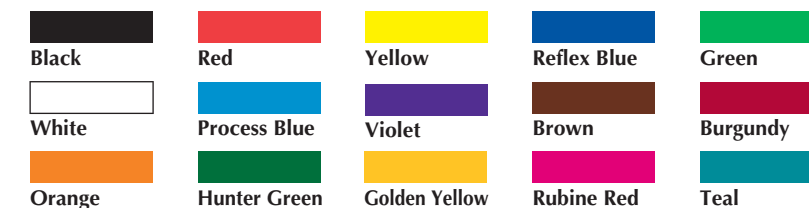

3rd Choose Ink Color

Standard ink colors

More ink colors: $12.50 per color. Estimated 72-hour turnaround time)