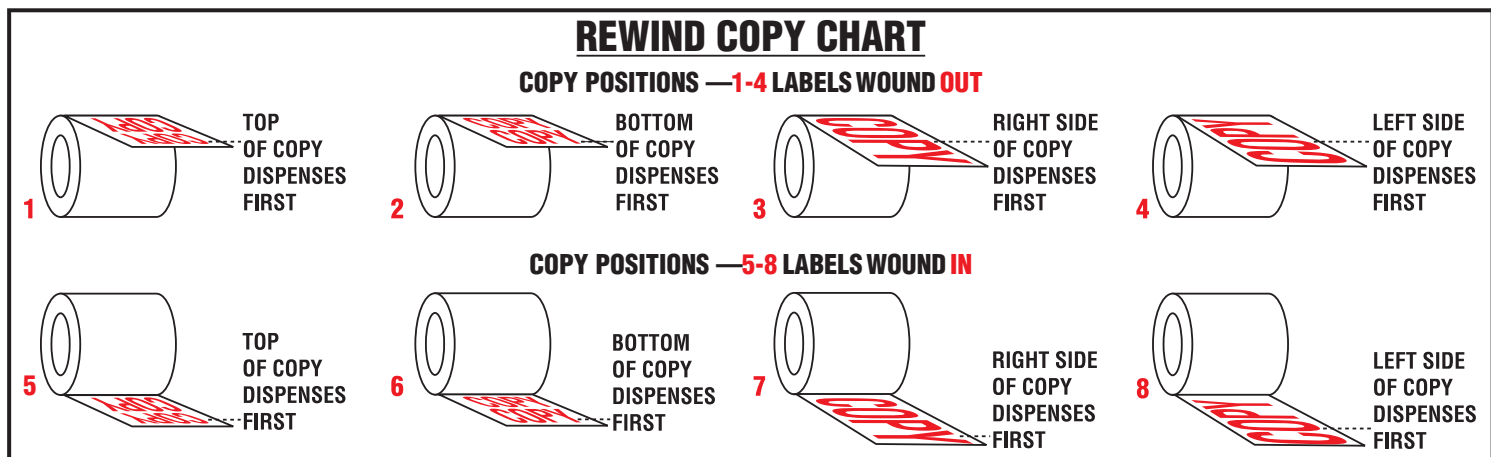

- **CORES** - The inner diameter of a roll of labels. The standard finishing is coreless. 1" and 3" cardboard cores are available upon request. For additional sizes, see a sales associate.
- **EMBOSS** - An image is pressed into the material to raise it above the normal level of the material.
- **EXTENDED LIFE DURABLE DECALS** - Labels are manufactured to withstand harsh environments and rugged applications. Lasts between 3-4 years.
- **FACE ADHESIVE** - Adhesive is on the **front of the label**. If this label is being applied to a window, it will go on the **inside** of the window.
- **FOUR COLOR PROCESS PRINTING** - The use of four ink colors (Cyan, Magenta, Yellow and Black) to create an image, such as a photograph.
- **LAMINATION** - Clear plastic coating which provides extra shine and durability.
- **MACHINE APPLIED** - These labels are set up to meet the requirements of the machine that will be applying them.
- **OPAQUE** - A darkened adhesive used as a "cover up". Restricts copy from showing through the face stock.
- **PERFORATION** - Liner is perforated between the labels allowing them to be easily torn from roll.
- **PRESSURE SENSITIVE LABEL** - A self-adhesive label. Labels are easily applied to a surface by pressure.
- **REVERSE** - Image is created by the label stock color showing through the ink coverage.

Label stock color shows through ink creating type that is reversed.

REWIND DIRECTION:

- **SINGLE** - Labels are individually cut and stacked.
- **SPOT COLOR PRINTING** - The use of one ink for each color printed. Separate plates are required for each ink color being applied to a material.
- **STATIC CLING** - Labels have no adhesive and adhere to glass or more smooth surfaces with static electricity.
- **SQUARE CUT** - Also know as Butt Cut or Kiss Cut. These labels are cut exactly to size with no excess liner around the label. Order any size from 1/4" x 1/2" up to 12" x 24".
- **TINT** - Label stock is "flood coated" to match a specific color.
- **WEATHERPROOF** - These labels can withstand heat, cold, water, and sunlight for up to 1-1/2 years.