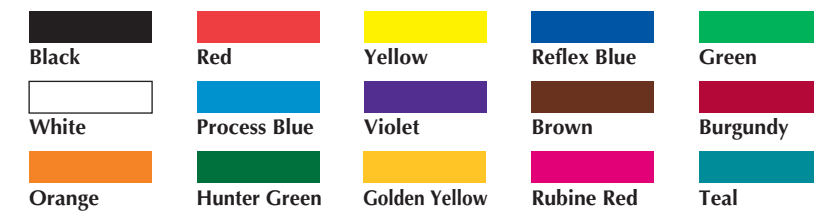

3 Steps to Easy Ordering!

1st Choose Label Size

Choose any size from the pricing grid on page 44.

2nd Choose Label Stock

White EDP
Litho

White EDP
Removable

Recycled
White Litho
(15% Upcharge)

White Computer
Gloss
(30% Upcharge)

See sales associate for additional stock availability

*Recycled labels are made with 100% post-consumer waste.

3rd Choose Ink Color

Standard ink colors

More ink colors: $12.50 per color. Estimated 72-hour turnaround time)