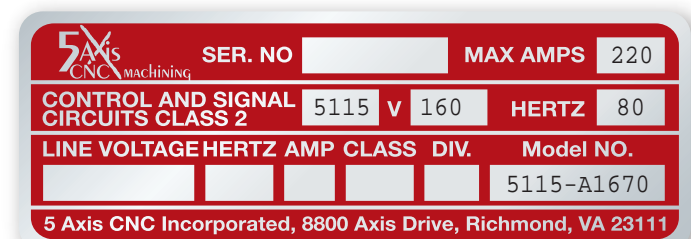

BARCODES

Code 2 of 5 Applications

1234567891

Inventory control and warehousing (e.g. electronics)

Characteristics & Limitations

Self-checking; reads bars and spaces; check digit available; requires accurate printing; variable length; numeric only; high-reliability scanning; must have even number of digits

CODABAR Applications

5000

Tracking and tracing (e.g. shipping companies)

Characteristics & Limitations

Reads bars only; no check digit; requires accurate printing; numeric only; requires large barcode area; large size for remote scanning

Code 3 of 9 Applications

1234567891

Part identification (e.g. automotive)

Characteristics & Limitations

Alphanumeric; reads bars only; check digit available; variable length; high-reliability scanning; low to medium information density

Code 128 Applications

1234567891

Applications

Sophisticated tracking and tracing (e.g. hospitals)

Characteristics & Limitations

Highest information density; alphanumeric; reads bars and spaces; check digit available; variable length; complex coding can lead to data entry errors

Please Specify Type When Ordering. For scanability, barcodes should be printed on white background. Many other types of barcodes are available. Please ask if a barcode type not shown here is needed.